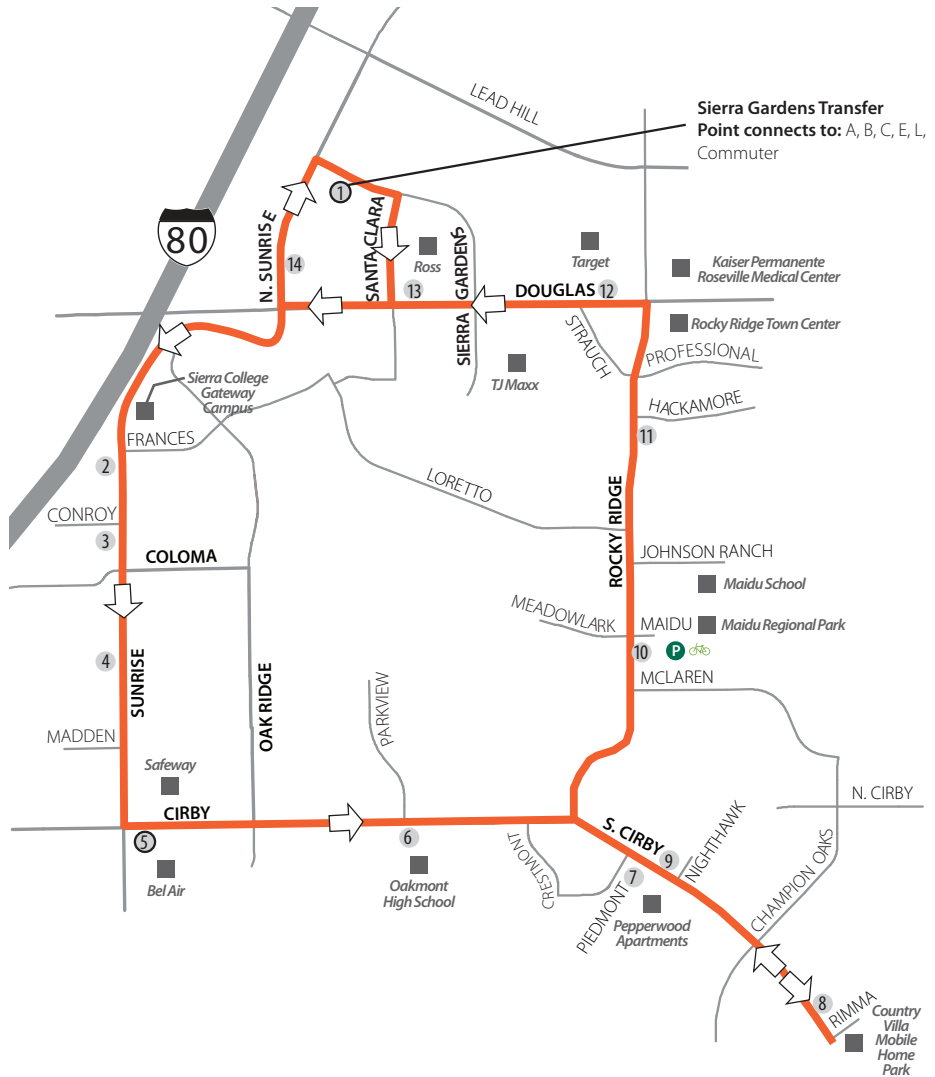

1	2	3	4	5	6	7	8	9	10	11	12	13	14	1
DEPART Sierra Gardens Transfer Point	Sunrise at Frances	Sunrise at Conroy	720 Sunrise	DEPART Cirby at Sunrise	Cirby at Parkview	S. Cirby past Piedmont	S. Cirby past Rimma	S. Cirby at Nighthawk	Rocky Ridge before Maidu Dr.	Rocky Ridge before Hackamore	Douglas at Rocky Ridge	Douglas before Santa Clara	N. Sunrise past Douglas	ARRIVE Sierra Gardens Transfer Point
7:50 am	-:-	-:-	-:-	7:58 am	-:-	-:-	-:-	-:-	-:-	-:-	-:-	-:-	-:-	7:13 am
9:50	-:-	-:-	-:-	9:58	-:-	-:-	-:-	-:-	-:-	-:-	-:-	-:-	-:-	10:13
11:50	-:-	-:-	-:-	11:58	-:-	-:-	-:-	-:-	-:-	-:-	-:-	-:-	-:-	12:13
1:50 pm	-:-	-:-	-:-	1:58 pm	-:-	-:-	-:-	-:-	-:-	-:-	-:-	-:-	-:-	2:13 pm
3:50	-:-	-:-	-:-	3:58	-:-	-:-	-:-	-:-	-:-	-:-	-:-	-:-	-:-	4:13
5:50	-:-	-:-	-:-	5:58	-:-	-:-	-:-	-:-	-:-	-:-	-:-	-:-	-:-	6:13

Monday–Friday service operates every other hour, 7:50 a.m. – 6:13 p.m.

This route does not operate on weekends.

Legend

- 1 Bus Stop
- 1 Timed Stop
- P Park & Ride Lot
- Bike Lockers
- Popular destinations
- :- Stop made by request
- P.M. times shown in **bold**

Sierra Gardens Transfer Point connects to: A, B, C, E, L, Commuter